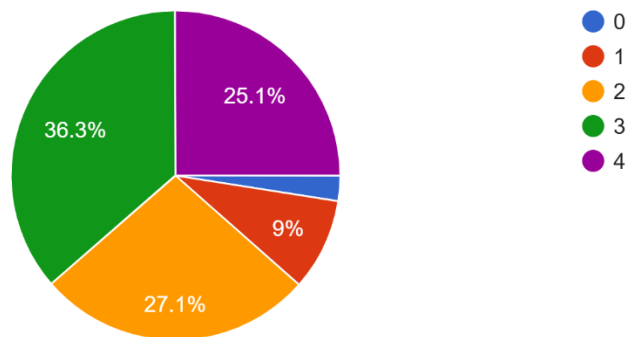

Does the Institute provide avenues for overall personality development (in the form of co-curricular activities like project competitions , etc and extra-curricular activities like Cultural, Debates, Sports, etc)