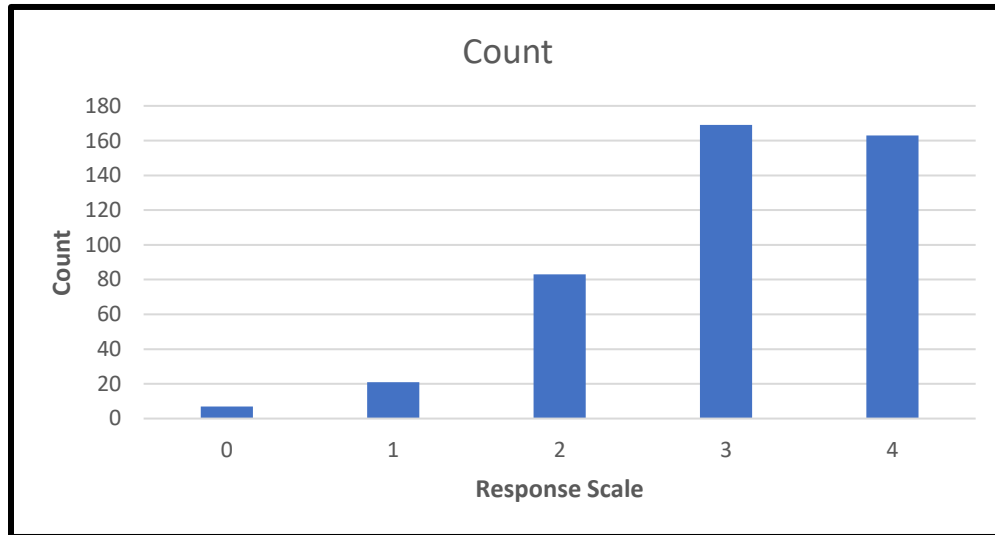

Response Scale	Count
0	7
1	21
2	83
3	169
4	163

Usage of modern teaching aids, Gadgets, and Web resources

443 responses