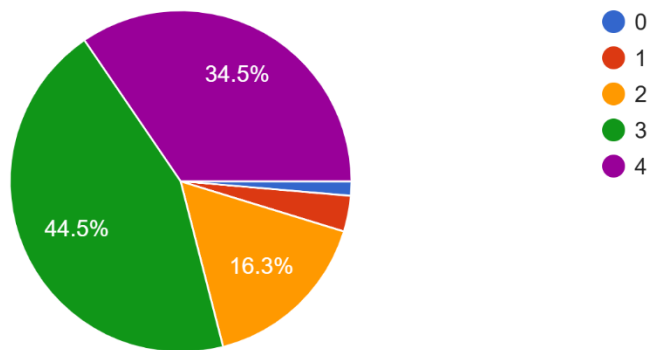

As per your judgement rate the Syllabus prescribed by the University