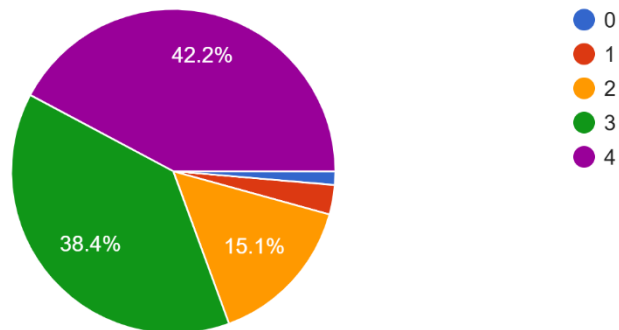

Does the Institute provide placement related training/guidance sessions:

Response Scale	Count
0	11